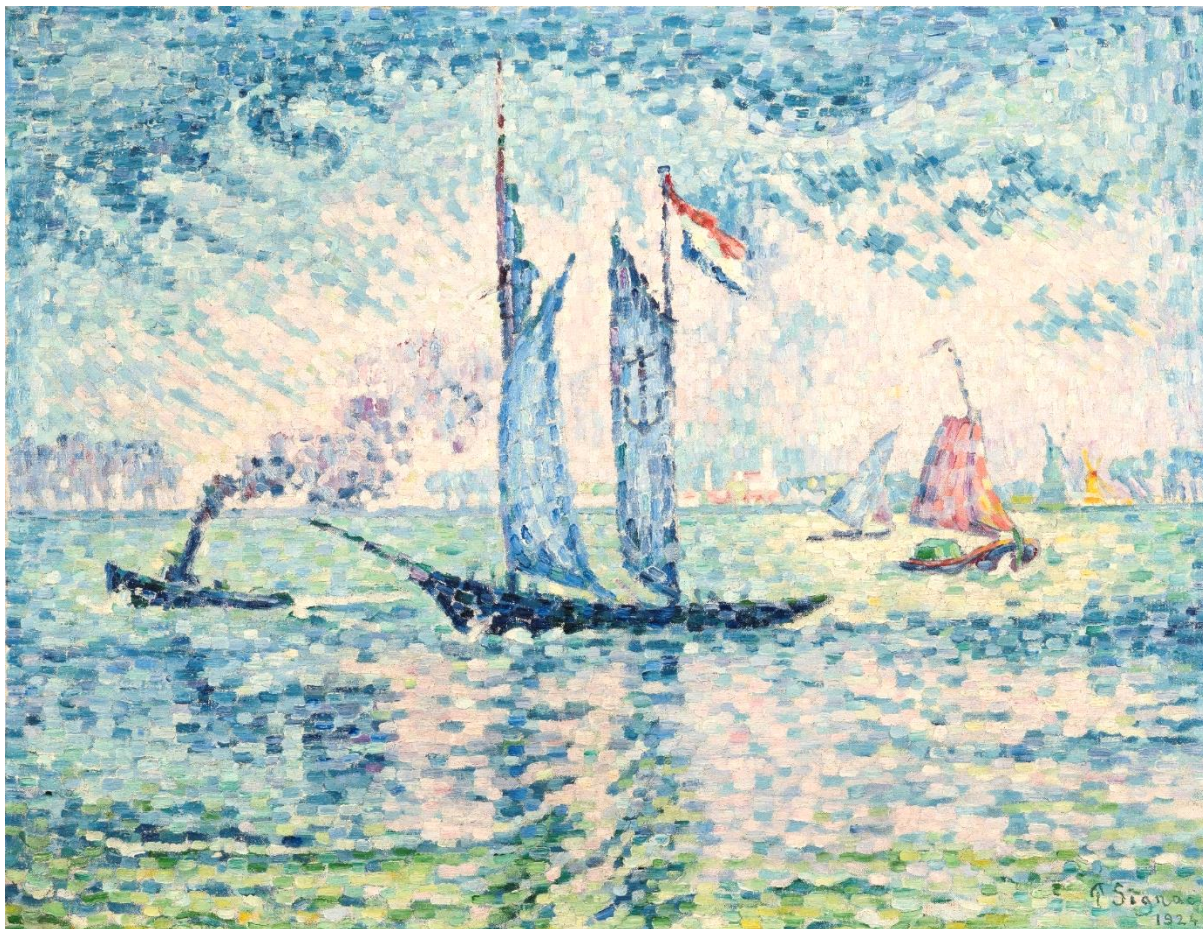

Paul SIGNAC (1863 – 1935)

"Pilot of the Meuse"

French School
Signed lower right
Dated 1924
Oil on canvas
50 x 65 cm / 19.7 x 25.6 in

BOON GALLERY

Kustlaan 197, B-8300 Knokke, Belgium
Tel: +32 (0)475 45 49 63 / Tel: +32 (0)476 83 80 14
www.boongallery.com – boongallery@hotmail.com