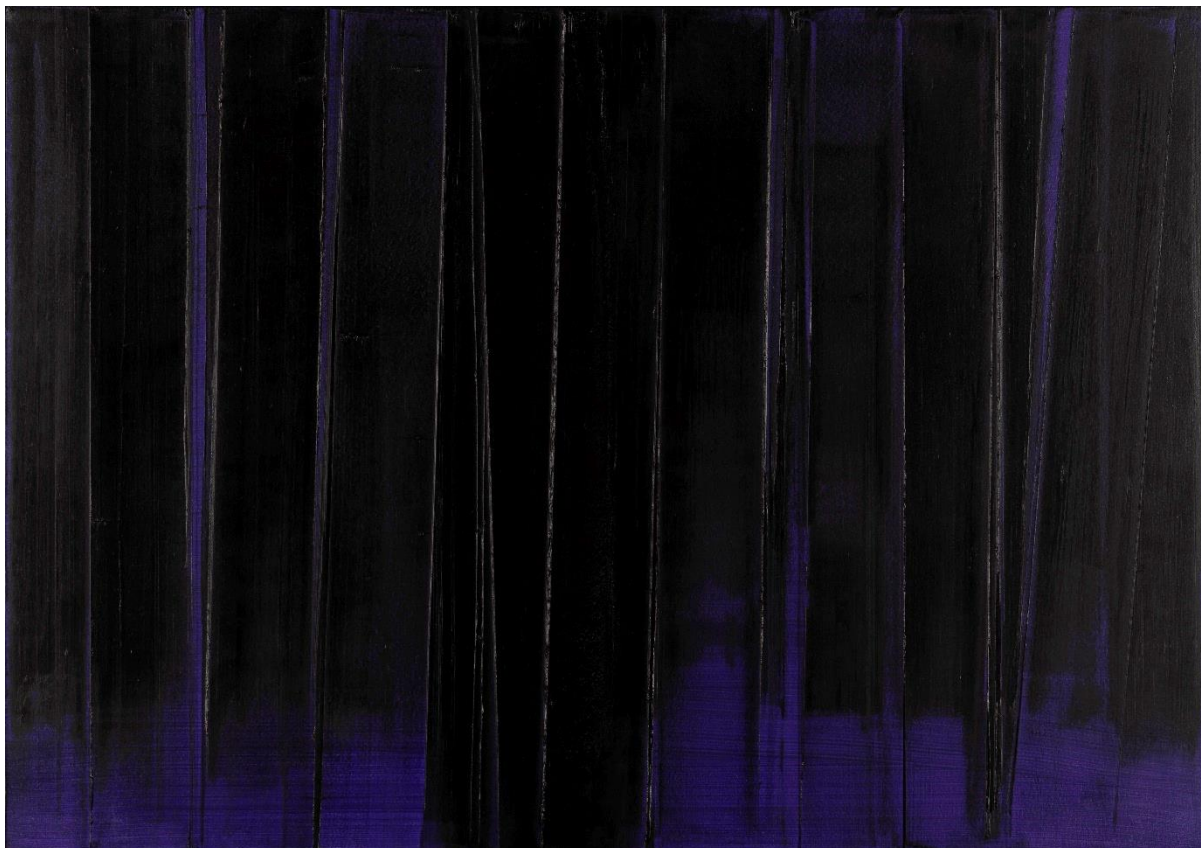

Pierre SOULAGES (1919 – 2022)

"Peinture"

French School

Signed on reverse

Dated 1991

Oil on canvas

92 x 130 cm / 36.2 x 51.2 in

BOON GALLERY

Kustlaan 197, B-8300 Knokke, Belgium

Tel: +32 (0)475 45 49 63 / Tel: +32 (0)476 83 80 14

www.boongallery.com – boongallery@hotmail.com