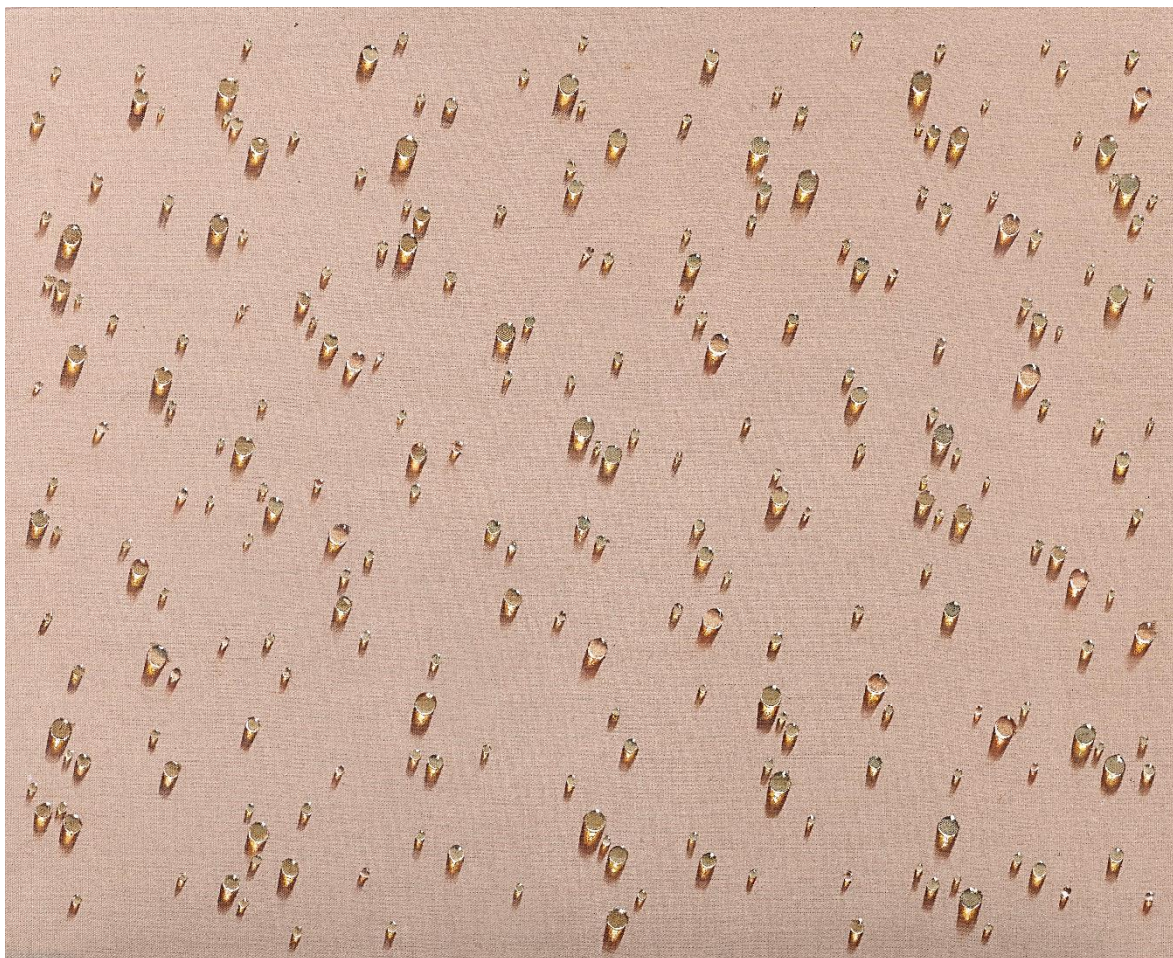

KIM Tschang Yeul (1929 - 2021)

"Water Drops"

Korean School

Signed on side

Dated 1982

Oil on canvas

90 x 116 cm / 35.4 x 45.7 in

BOON GALLERY